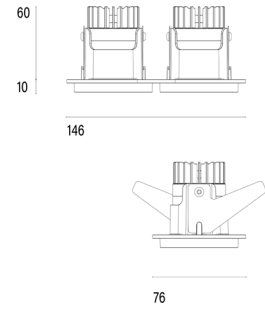

101 06 001101.012

Model

Name	Mono 060 ² Type 1 Recessed Downlighter
Finish	Structured White
Area	Indoor / Outdoor

System

Power (Luminaire)	6.8W
Power (System)	8W
Voltage	240V-AC
Optics	Rotationally Symmetrical Direct 40°
Colour Temperature	2700°K
Luminous Flux	626lm
TM30	Rf95 Rg103
CRI	Ra98
Lumen Maintenance	L90 B10 50000hrs
Chromacity	<3 McAdam Step Ellipse
Articulation	Fixed
Cut-Out	Round 2x55mm at 70mm centres x 90mm Depth
Ingress Protection	IP44
Control Device	Remote Phase DIM (Included)
Class	III